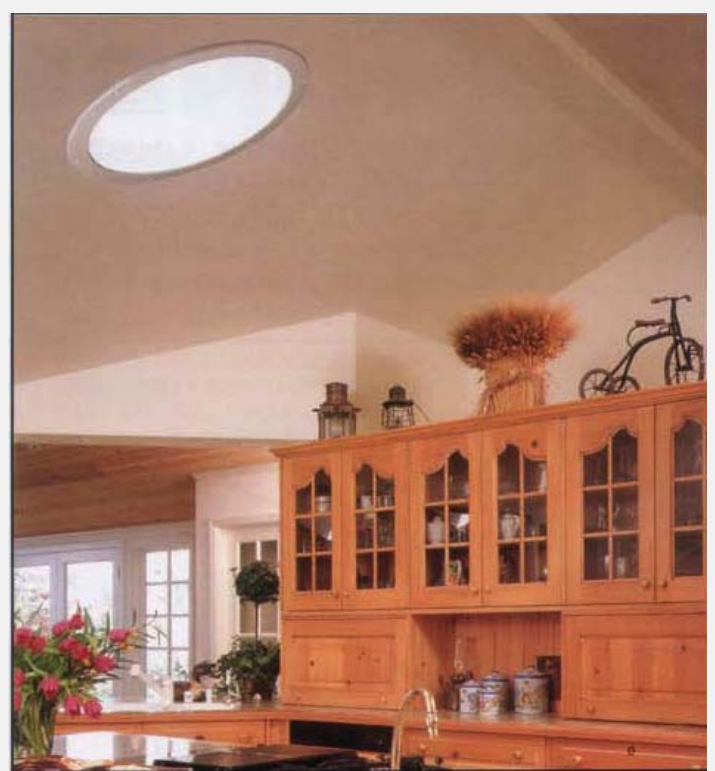

### *Natural Light, the Natural Way.*

The SolaBrite is the perfect way to illuminate small, dimly lit rooms. Available in 16" diameter size. It allows natural light to enter through a roof mounted, high impact acrylic dome. Flexible foil tubing in conjunction with upper and lower reflector rings carries the light to a prismatic diffuser.

#### Features Of Solabrite

- 16" diameter natural skylight.
- Easy to install. One base fits all major roof types.
- Top and bottom highly reflective aluminium rings.
- Attractive ceiling ring and diffuser.
- High impact acrylic, low profile dome.
- 7' high grade reflective tubing.
- Suitable for installation by home handyperson.