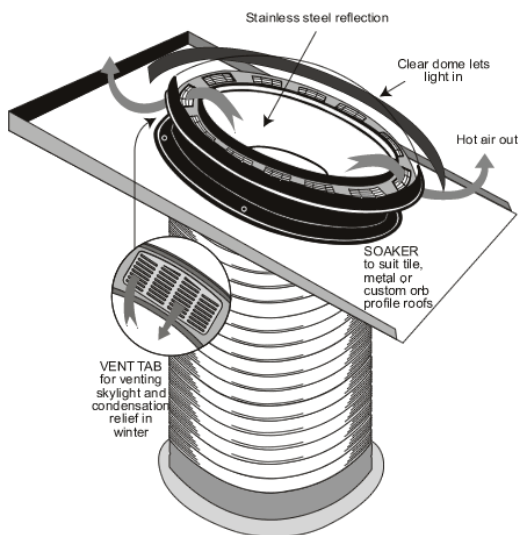

### *Natural Light, the Natural Way.*

The SolaBrite is the perfect way to illuminate small, dimly lit rooms. Available in 16" diameter size. It allows natural light to enter through a roof mounted, high impact acrylic dome. Flexible foil tubing in conjunction with upper and lower reflector rings carries the light to a prismatic diffuser.

#### Features Of Solabrite

- 16" diameter natural skylight.
- Easy to install. One base fits all major roof types.
- Top and bottom highly reflective aluminium rings.
- Attractive ceiling ring and diffuser.
- High impact acrylic, low profile dome.
- 7' high grade reflective tubing.
- Suitable for installation by home handyperson.

#### Installation Hints :

- The 16" units are ideal for areas such as walk-in-closets, kitchens and modest family rooms, lounge areas and extended passageways. To achieve an even spread of light in large rectangular rooms, 2 units are the preferred option.
- The units fit between roof rafters and can be fitted by a competent handyperson..
- The dome should preferably face due North to capture maximum light in winter.
- The flexible tubing works best when fixed in a straight line but can be offset to reach difficult areas. Any bending of the tube will reduce the proportion of reflected light.